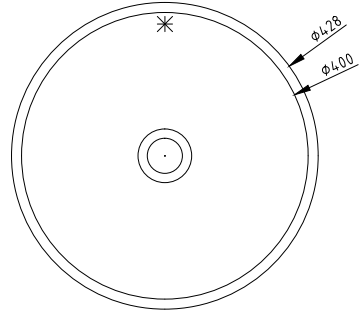

Einbaubecken rund

VR 40