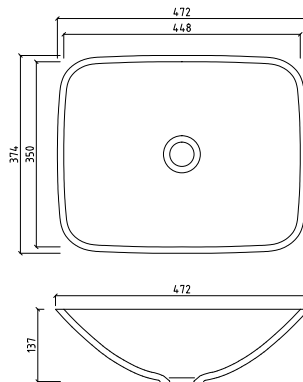

VDS 445 ⊕ ⊗ ⊘ ⊙ ⊚