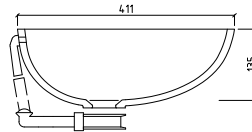

V0 48

V0 53

V0 57

Waschbecken
made in Corian®

Duschtassen
made in Corian®

Corian®
Zubehör

Corian®
Musterservice