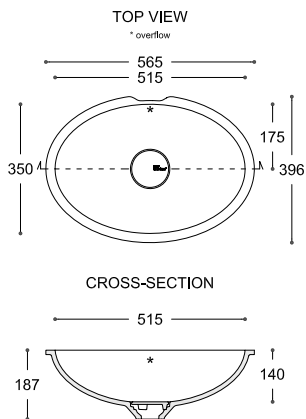

BAD

Waschbecken

Relax 7330**

Inkl. Markenablaufabdeckung

Refresh 7410**

Inkl. Markenablaufabdeckung

Lieferumfang: Ein Überlaufteil, ein Überlaufrohr und ein T-Stück mit Dichtung.

* Überlauf

** Dieses Modell wird nur in der Farbe Glacier White & Designer White hergestellt.

Corian® Design –
Küchen- und
Badkollektionen

Küchenspülen
made in Corian®

Waschbecken
made in Corian®

Duschtassen
made in Corian®

Corian®
Zubehör

Corian®
Musterservice