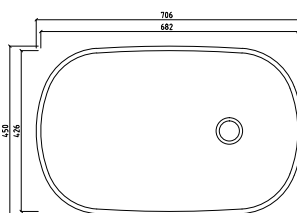

* Dieses Modell ist nur in weiß erhältlich.

Waschbecken
made in Corian®

Duschtassen
made in Corian®

Corian®
Zubehör

Corian®
Musterservice