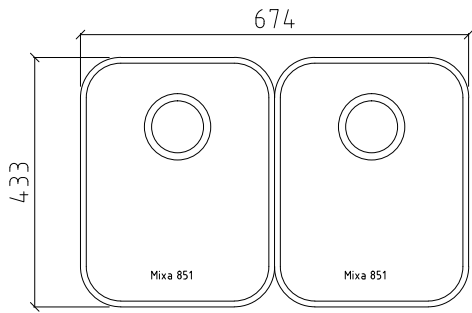

767 R60 □ min. 800 mm # #