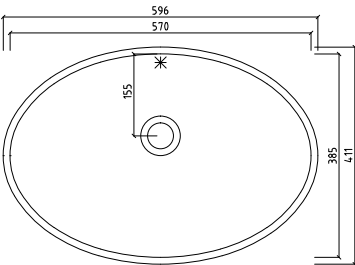

V0 48

V0 53

V0 57

Waschbecken
made in Corian®

Duschtassen
made in Corian®

Corian®
Zubehör

Corian®
Musterservice