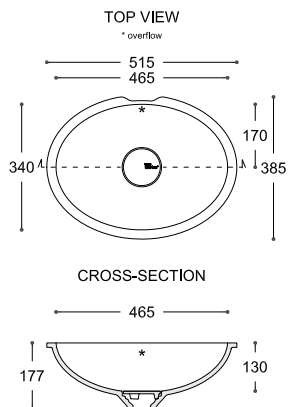

Inkl. Markenablaufabdeckung

Relax 7320**