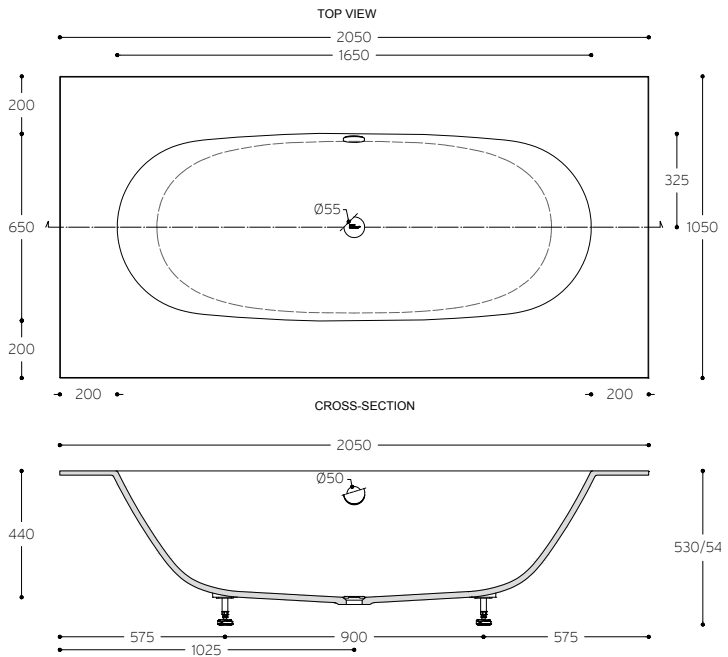

Delight 8420**

Lieferumfang: Ablaufzubehörkit mit Überlauf, Corian® Markenablaufabdeckung (verchromt)

** Dieses Modell wird nur in der Farbe Delight White hergestellt.