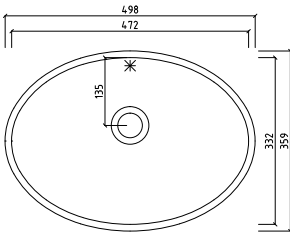

V0 48

V0 53

V0 57

Waschbecken
made in Corian®

Duschtassen
made in Corian®

Corian®
Zubehör

Corian®
Musterservice