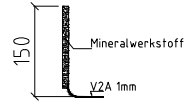

853 R60 □ min. 300 mm ◇