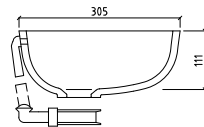

Einbaubecken oval

V0 37

V0 42