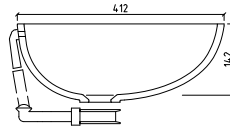

V0 48

V0 53

V0 57

Waschbecken
made in Corian®

Duschtassen
made in Corian®

Corian®
Zubehör

Corian®
Musterservice