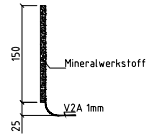

410 R60 □ min. 500 mm ◇