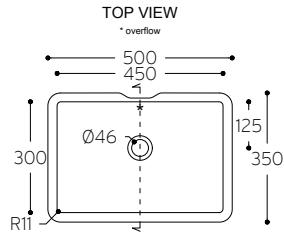

CROSS-SECTION