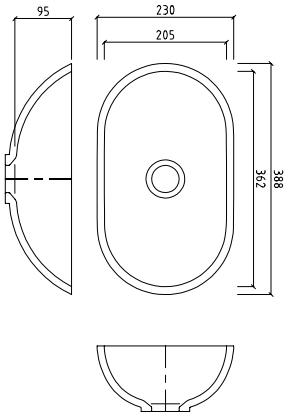

VDS 360 ⊕ ⊗ ⊘ ⊙ ⊚