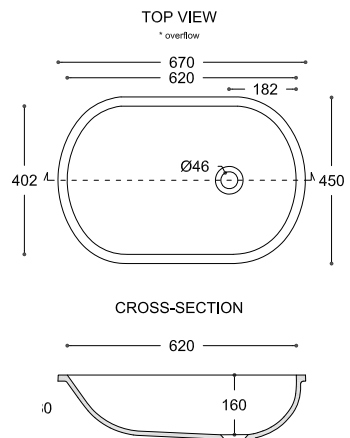

Lieferumfang: Ein Überlaufteil, ein Überlaufrohr und ein T-Stück mit Dichtung.

*** Dieses Modell wird nur in der Farbe Glacier White hergestellt. Nur ohne Überlauf erhältlich!