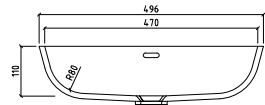

VDS 470.300 R80