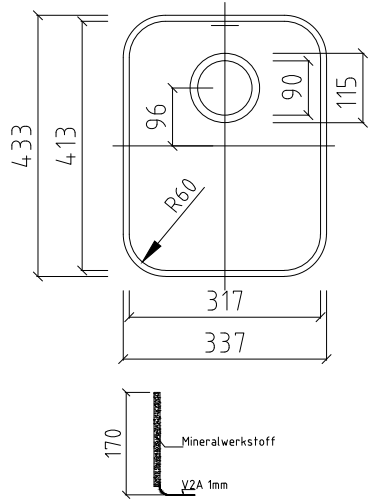

851 R60 □ min. 400 mm #