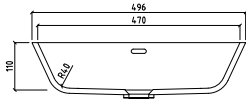

VDS 470.370 R40 ☉☉☉☉☉