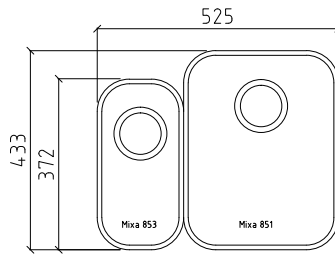

752 R60 □ min. 600 mm # ◇