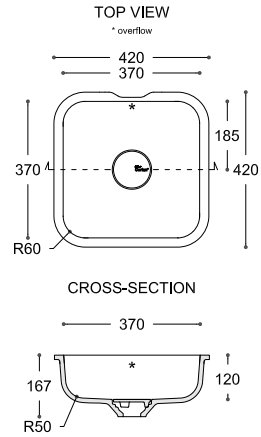

BAD

Waschbecken

Serenity 7510**

Inkl. Markenablaufabdeckung

Serenity 7520**

Inkl. Markenablaufabdeckung

Lieferumfang: Ein Überlaufteil, ein Überlaufrohr und ein T-Stück mit Dichtung.

* Überlauf

** Dieses Modell wird nur in der Farbe Glacier White & Designer White hergestellt.