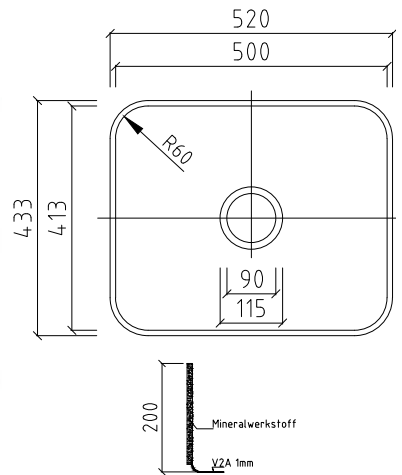

871 R60 □ min. 600 mm #