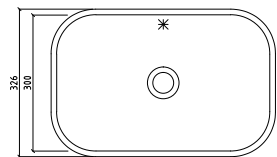

VDS 470.300 R80