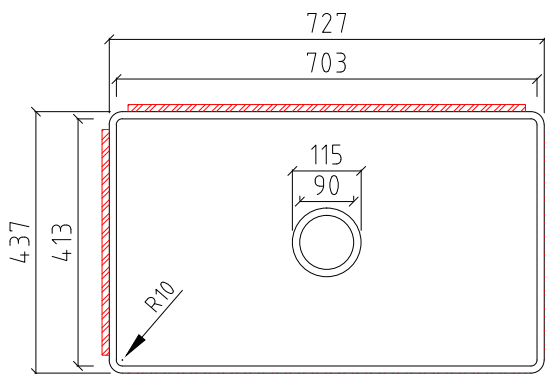

XL 700 R10 □ min. 900 mm