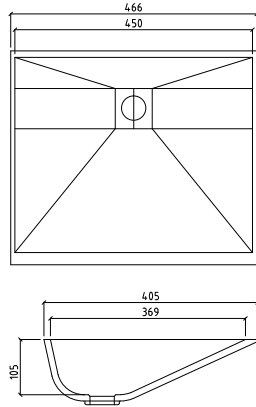

Einbaubecken design

VDS 450