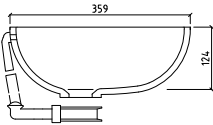

V0 48

V0 53

V0 57

Waschbecken
made in Corian®

Duschtassen
made in Corian®

Corian®
Zubehör

Corian®
Musterservice