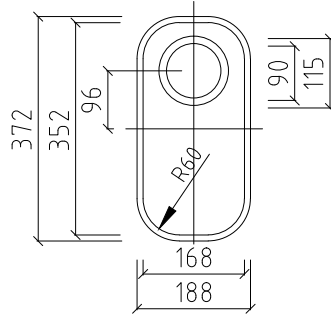

853 R60 □ min. 300 mm ◇