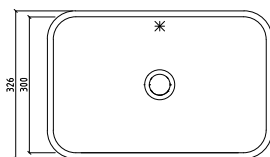

VDS 470.300 R40