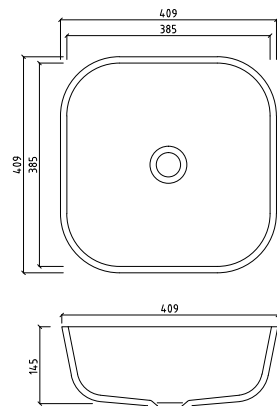

Einbaubecken design

VDS 37

VDS 49

VDS 238