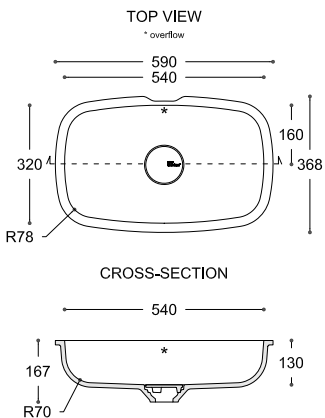

Lieferumfang: Ein Überlaufteil, ein Überlaufrohr und ein T-Stück mit Dichtung.

* Überlauf

** Dieses Modell wird nur in der Farbe Glacier White & Designer White hergestellt.

Corian® Design –
Küchen- und
Badkollektionen

Küchenspülen
made in Corian®

Waschbecken
made in Corian®

Duschtassen
made in Corian®

Corian®
Zubehör

Corian®
Musterservice