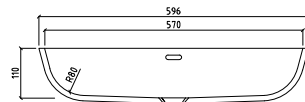

VDS 570.300 R80 ☉☉☉☉☉