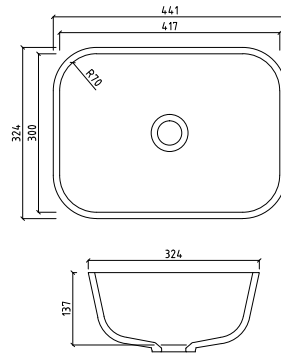

VDS 417 ⊕ ⊗ ⊘ ⊙ ⊚