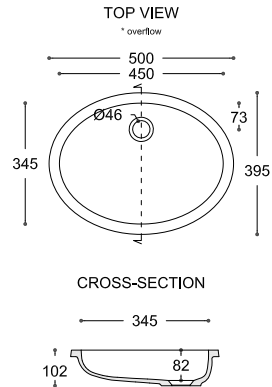

BAD

Medizinisches Becken

Care 5510***

zur angenehmen Nutzung
für Rollstuhlfahrer

Babybadewanne

Care 5310***

für Säuglingsstationen
in Krankenhäusern

Lieferumfang: Ein Überlaufteil, ein Überlaufrohr und ein T-Stück mit Dichtung.

*** Dieses Modell wird nur in der Farbe Glacier White hergestellt. Nur ohne Überlauf erhältlich!