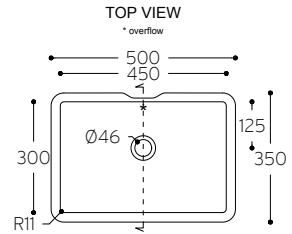

BAD

Waschbecken

QUIET 7110**