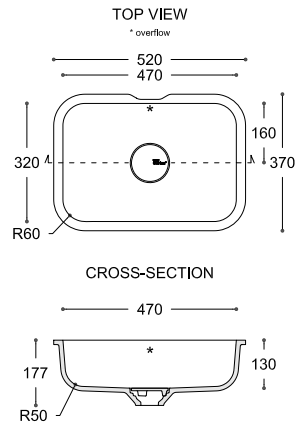

Lieferumfang: Ein Überlaufteil, ein Überlaufrohr und ein T-Stück mit Dichtung.

* Überlauf

** Dieses Modell wird nur in der Farbe Glacier White & Designer White hergestellt.