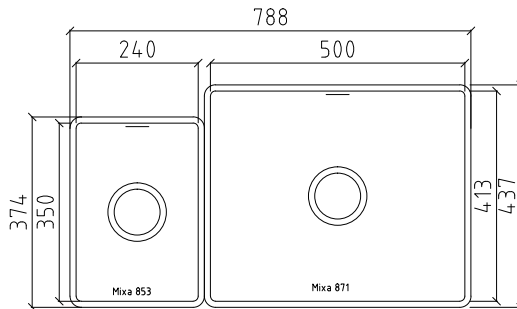

Küchenspülen
made in Corian®

Waschbecken
made in Corian®

Duschtassen
made in Corian®

Corian®
Zubehör

Corian®
Musterservice

778 R10 min. 900 mm

Küchenspülen
made in Corian®

Waschbecken
made in Corian®