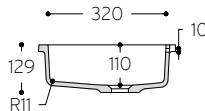

Lieferumfang: Ein Überlaufteil, ein Überlaufrohr und ein T-Stück mit Dichtung.

** Dieses Modell wird nur in der Farbe Glacier White & Designer White hergestellt.

Corian® Design –
Küchen- und
Badkollektionen

Küchenspülen
made in Corian®

Waschbecken
made in Corian®

Duschtassen
made in Corian®

Corian®
Zubehör

Corian®
Musterservice