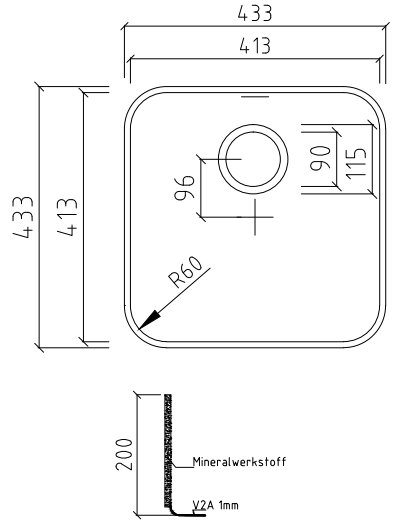

813 R60 □ min. 500 mm #