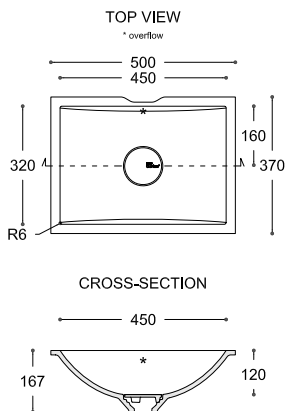

Lieferumfang: Ein Überlaufteil, ein Überlaufrohr und ein T-Stück mit Dichtung.

* Überlauf

** Dieses Modell wird nur in der Farbe Glacier White & Designer White hergestellt.

Corian® Design –
Küchen- und
Badkollektionen

Küchenspülen
made in Corian®

Waschbecken
made in Corian®

Duschtassen
made in Corian®

Corian®
Zubehör

Corian®
Musterservice