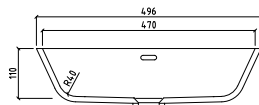

VDS 470.300 R40