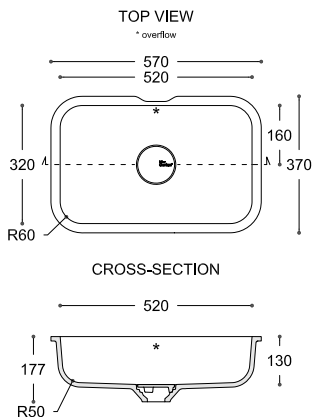

BAD

Waschbecken

Serenity 7530**

Inkl. Markenablaufabdeckung

Peace 7610**

Inkl. Markenablaufabdeckung

Lieferumfang: Ein Überlaufteil, ein Überlaufrohr und ein T-Stück mit Dichtung.

* Überlauf

** Dieses Modell wird nur in der Farbe Glacier White & Designer White hergestellt.

Corian® Design –
Küchen- und
Badkollektionen

Küchenspülen
made in Corian®

Waschbecken
made in Corian®

Duschtassen
made in Corian®

Corian®
Zubehör

Corian®
Musterservice