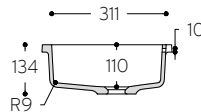

BAD

Waschbecken

QUIET 4110

Acrylmodifizierter Polyester

QUIET 4120

Acrylmodifizierter Polyester

Lieferumfang: Ein Überlaufteil, ein Überlaufrohr und ein T-Stück mit Dichtung.

** Dieses Modell wird nur in der Farbe Glacier White & Designer White hergestellt.

Corian® Design –
Küchen- und
Badkollektionen

Küchenspülen
made in Corian®

Waschbecken
made in Corian®

Duschtassen
made in Corian®

Corian®
Zubehör

Corian®
Musterservice