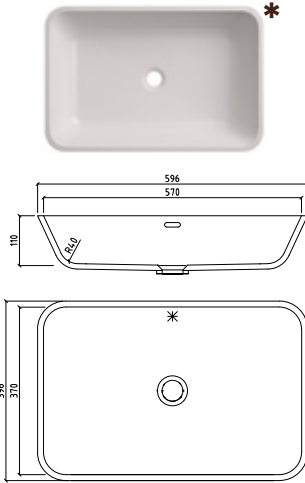

Einbaubecken design

VDS 570.370 R40