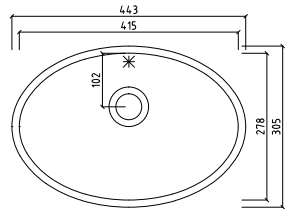

Einbaubecken oval

V0 37

V0 42