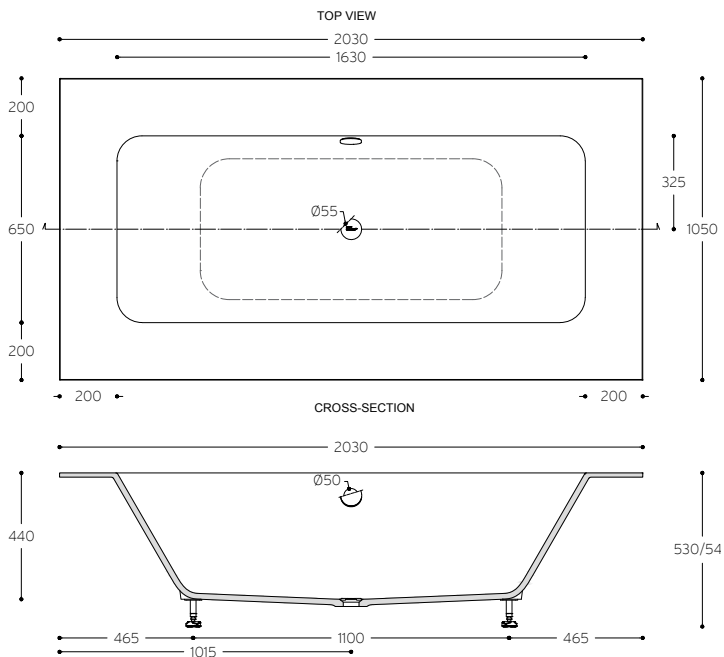

BAD

Badewannen

Delight 8410**

Lieferumfang: Ablaufzubehörkit mit Überlauf, Corian® Markenablaufabdeckung (verchromt)

** Dieses Modell wird nur in der Farbe Delight White hergestellt.

Corian® Design –
Küchen- und
Badkollektionen

Küchenspülen
made in Corian®

Waschbecken
made in Corian®

Duschstassen
made in Corian®

Corian®
Zubehör

Corian®
Musterservice