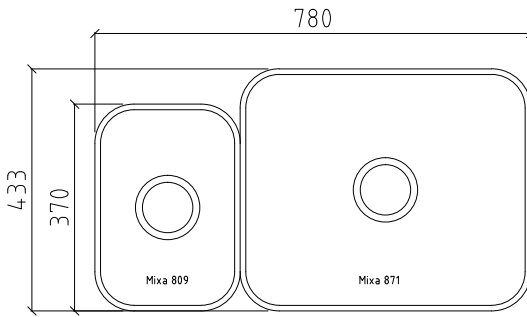

778 R60 □ min. 900 mm # ◇

Küchenspülen
made in Corian®

Waschbecken
made in Corian®

Duschtassen
made in Corian®

Corian®
Zubehör

Corian®
Musterservice