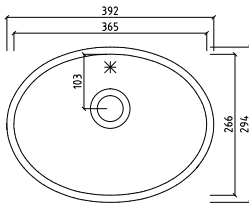

Einbaubecken oval

V0 37

V0 42