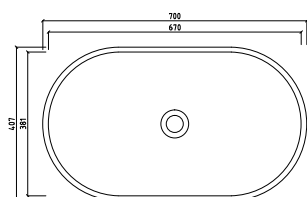

Einbaubecken Baby-Wannen

VB 67

*

VB 68

*

* Dieses Modell ist nur in weiß erhältlich.

Waschbecken
made in Corian®

Duschtassen
made in Corian®

Corian®
Zubehör

Corian®
Musterservice