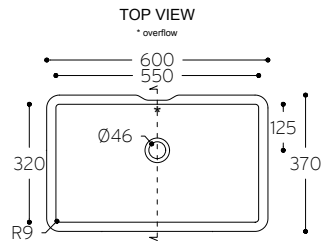

QUIET 7120**

Lieferumfang: Ein Überlaufteil, ein Überlaufrohr und ein T-Stück mit Dichtung.

** Dieses Modell wird nur in der Farbe Glacier White & Designer White hergestellt.