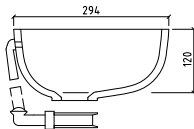

Einbaubecken oval

V0 37

V0 42