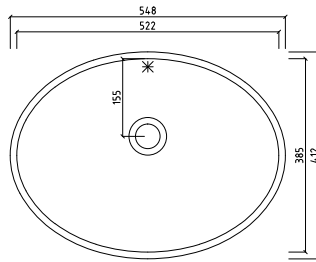

V0 48

V0 53

V0 57

Waschbecken
made in Corian®

Duschtassen
made in Corian®

Corian®
Zubehör

Corian®
Musterservice