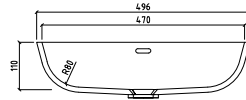

VDS 470.370 R80 ☉☉☉☉☉