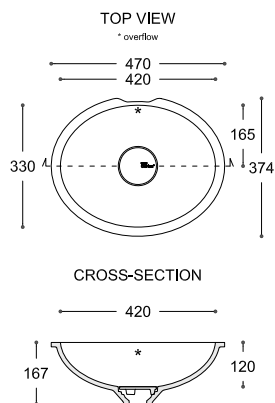

BAD

Waschbecken

Relax 7310**