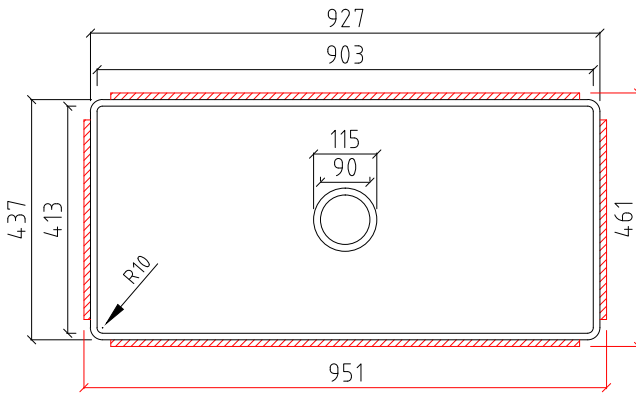

XL 900 R10 □ min. 600 mm # ◇ ○

Randverstärkung

Küchenspülen
made in Corian®

Waschbecken
made in Corian®

Duschstassen
made in Corian®

Corian®
Zubehör

Corian®
Musterservice