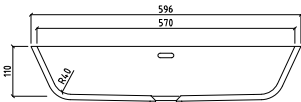

VDS 570.300 R40 ☉☉☉☉☉