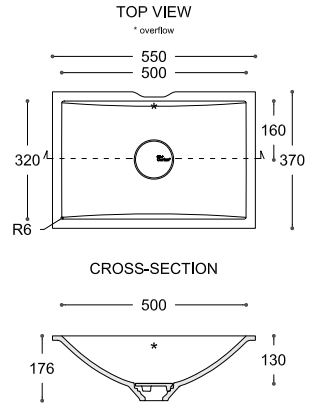

BAD

Waschbecken

Refresh 7420**

Inkl. Markenablaufabdeckung

Energy 7710**

Inkl. Markenablaufabdeckung

Lieferumfang: Ein Überlaufteil, ein Überlaufrohr und ein T-Stück mit Dichtung.

* Überlauf

** Dieses Modell wird nur in der Farbe Glacier White & Designer White hergestellt.