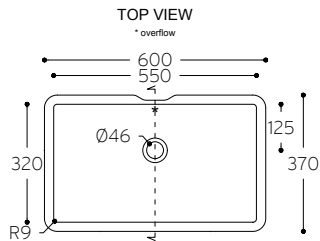

CROSS-SECTION

Lieferumfang: Ein Überlaufteil, ein Überlaufrohr und ein T-Stück mit Dichtung.

** Dieses Modell wird nur in der Farbe Glacier White & Designer White hergestellt.

Corian® Design –
Küchen- und
Badkollektionen

Küchenspülen
made in Corian®

Waschbecken
made in Corian®

Duschtassen
made in Corian®

Corian®
Zubehör

Corian®
Musterservice