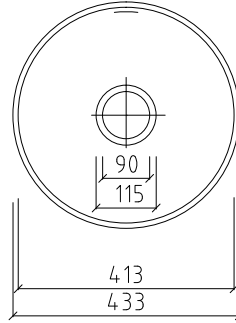

410 R60 □ min. 500 mm ◇