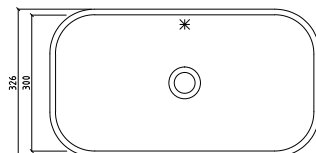

VDS 570.300 R80 ☉☉☉☉☉